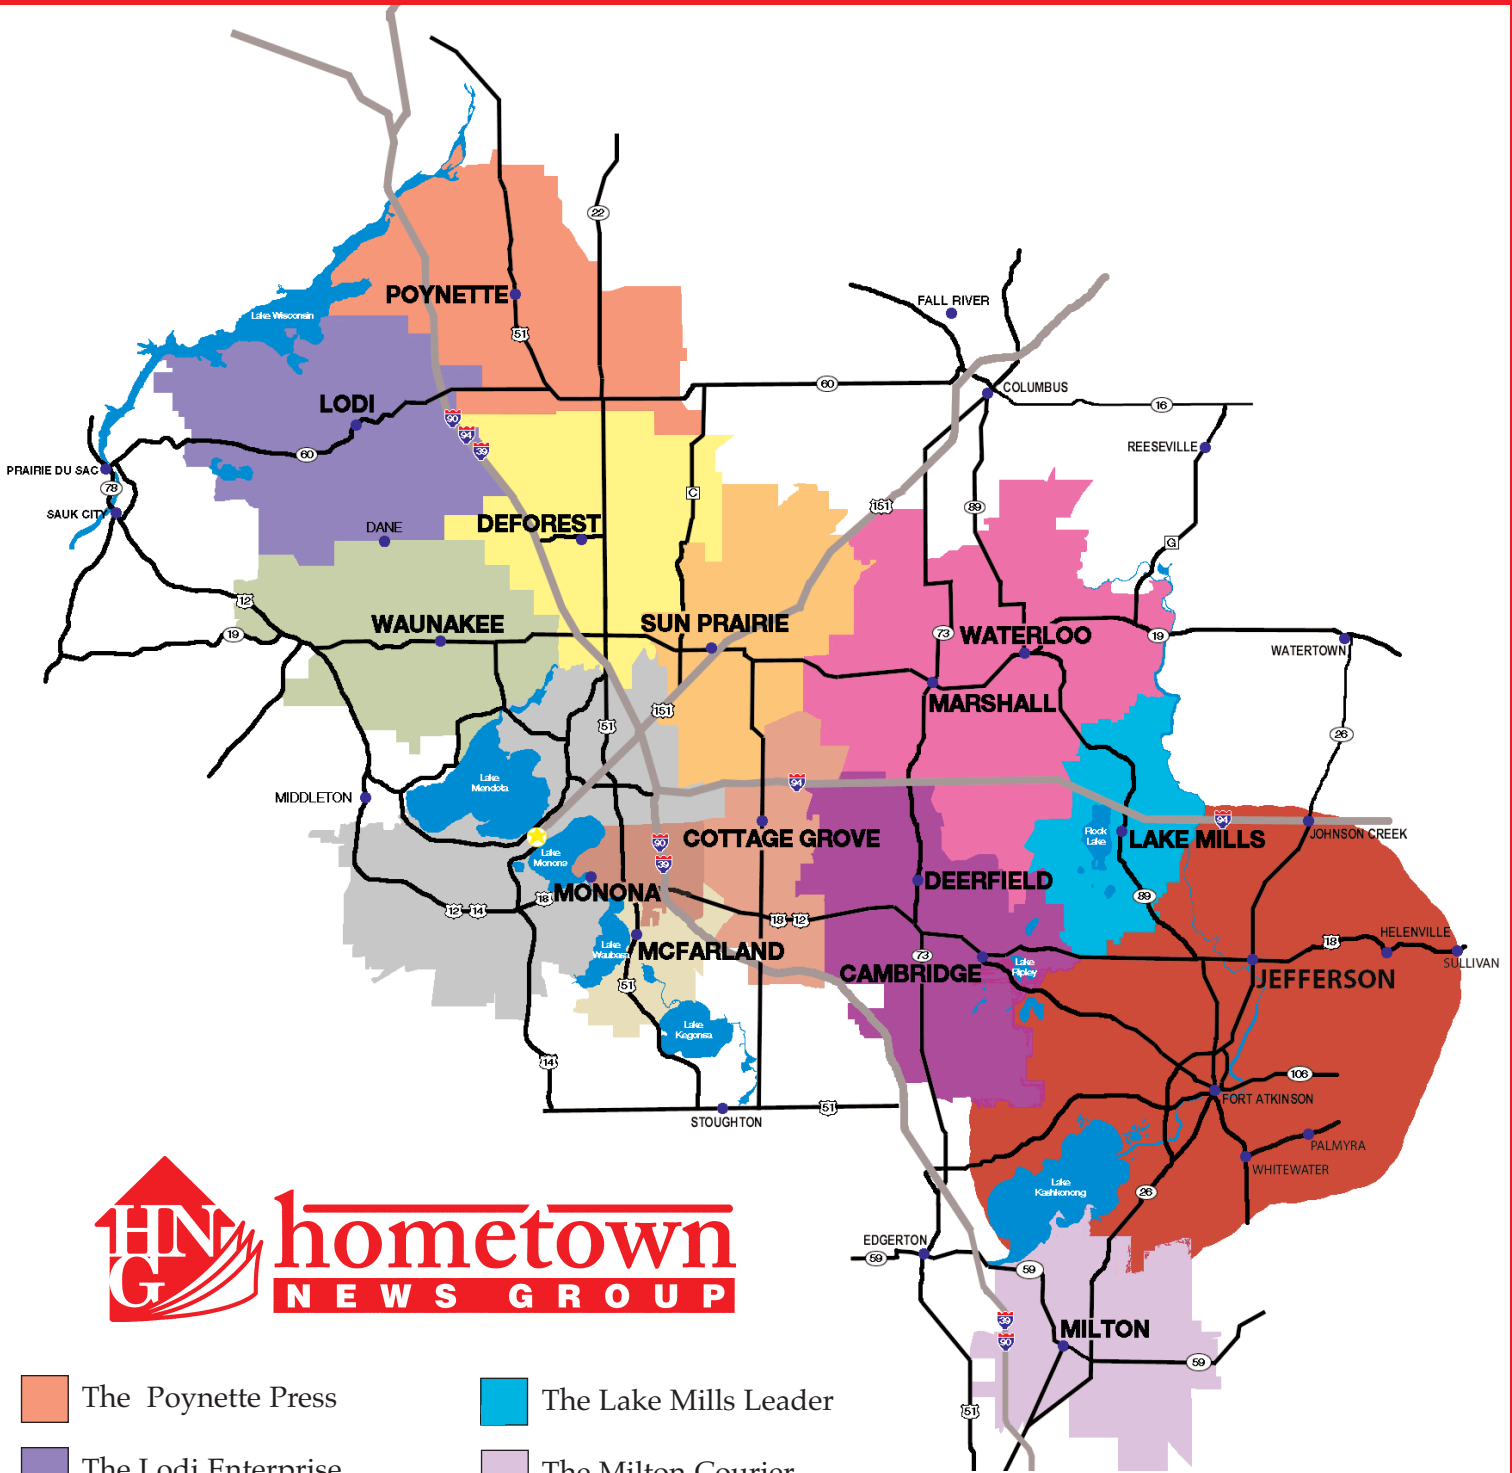

PAID NEWSPAPER DISTRIBUTION ZONES

- | | |
|---------------------------------------------------------------------------------------------------------------------|-----------------------------------------------------------------------------------------------------------------------------------|
|  The Poynette Press |  The Lake Mills Leader |
|  The Lodi Enterprise |  The Milton Courier |
|  The Waunakee Tribune |  The Cambridge News |
|  The DeForest Times-Tribune |  The Herald-Independent / Overlap into Madison |
|  The Sun Prairie Star |  The McFarland Thistle |
|  The Courier |  The Madison Area* |
|  The Daily Jefferson County Union | |

*This area is meant to show where The Madison Area begins and ends. Hometown News Group does not service this area unless otherwise noted.